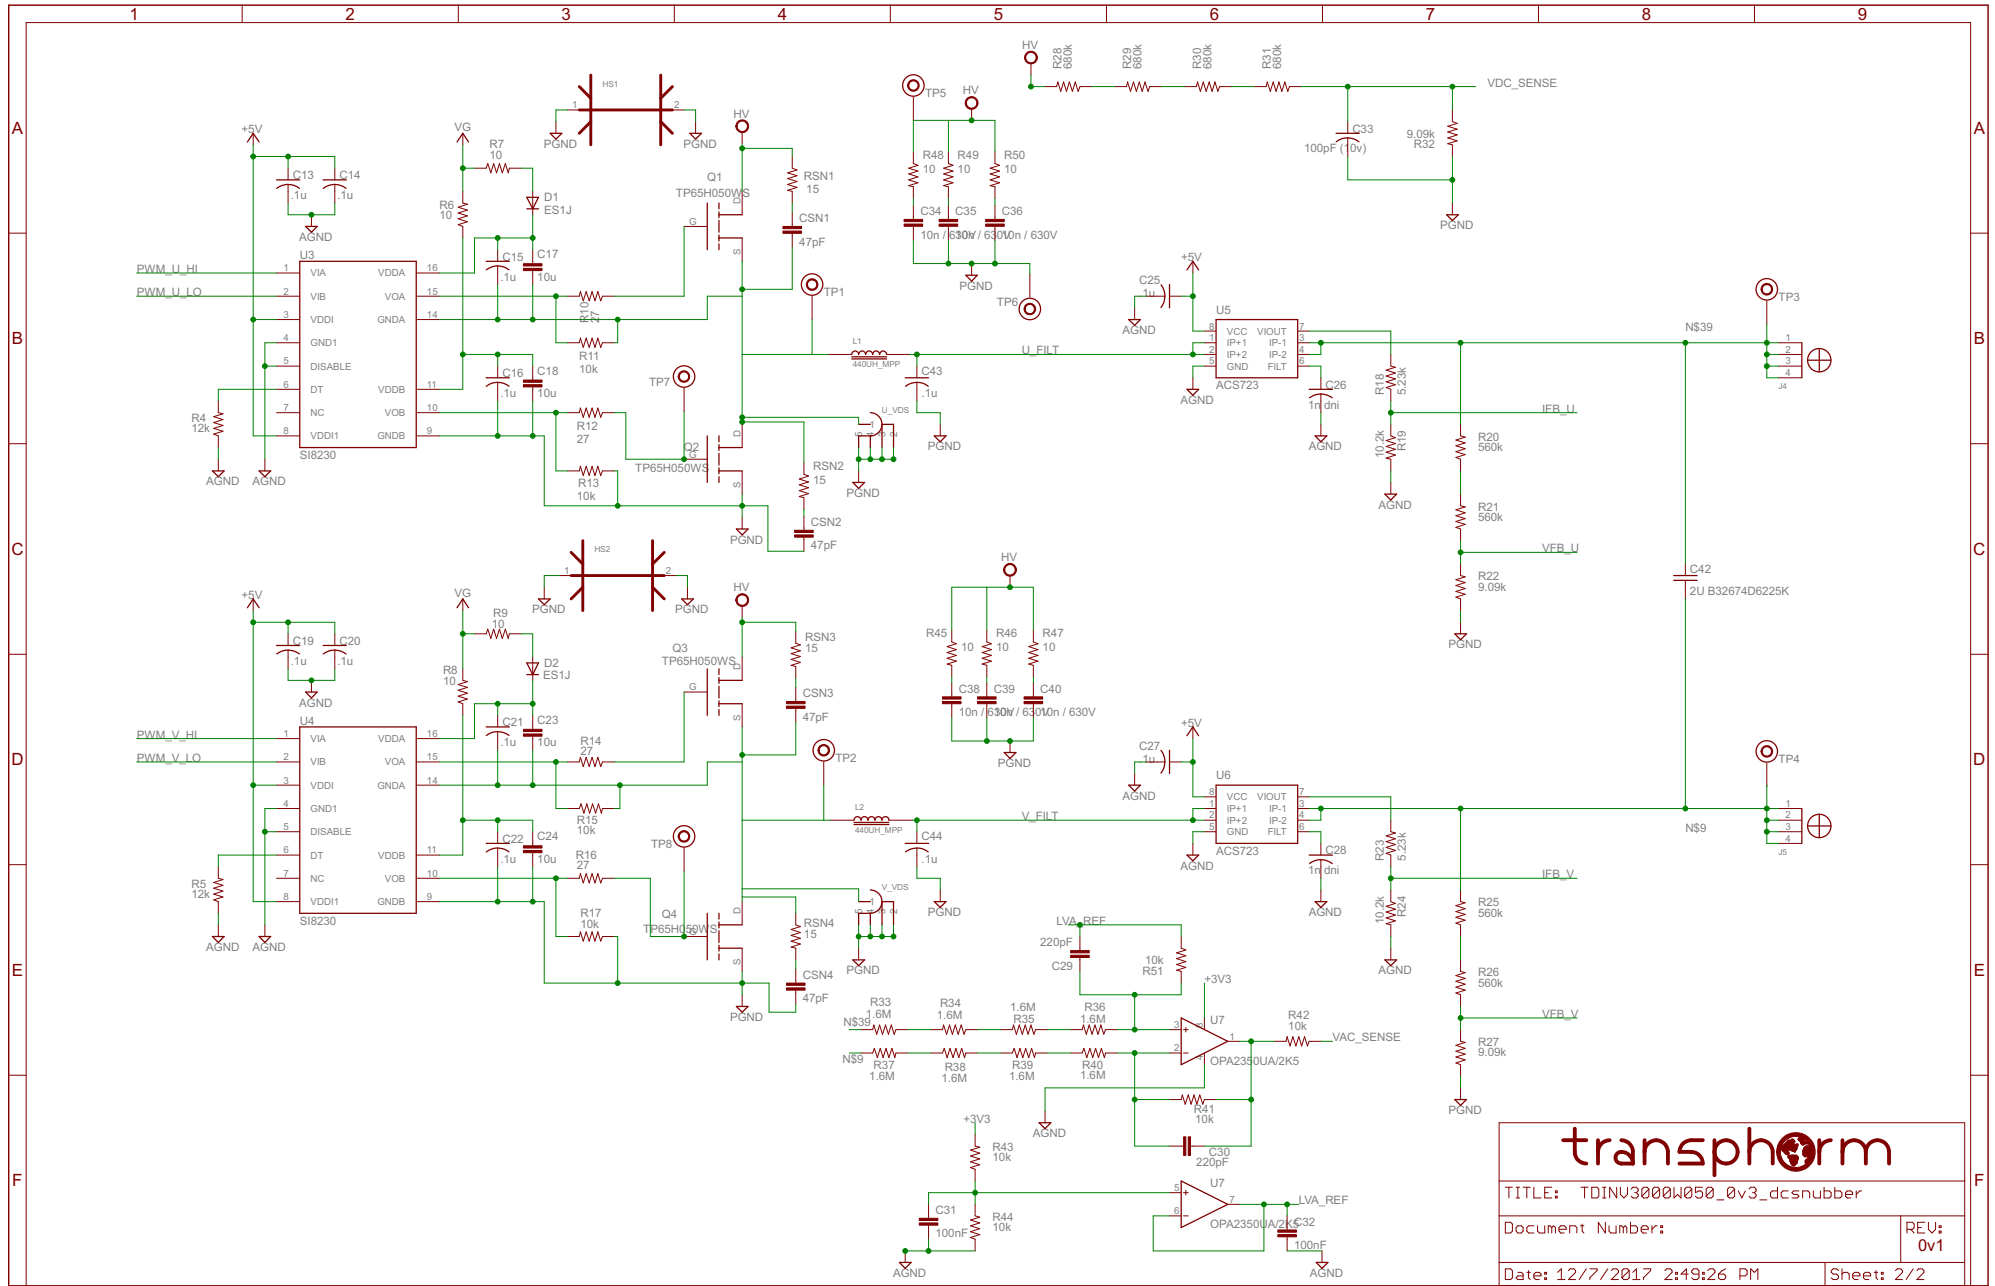

transphorm

TITLE: TDINV3000W050_0v3_dcsnumber

Document Number: REV: 0v0

Date: 12/7/2017 2:49:26 PM Sheet: 1/2

transphorm

TITLE: TDINV3000W050_0v3_dcsubner	
Document Number:	REV: 0v1
Date: 12/7/2017 2:49:26 PM	Sheet: 2 / 2